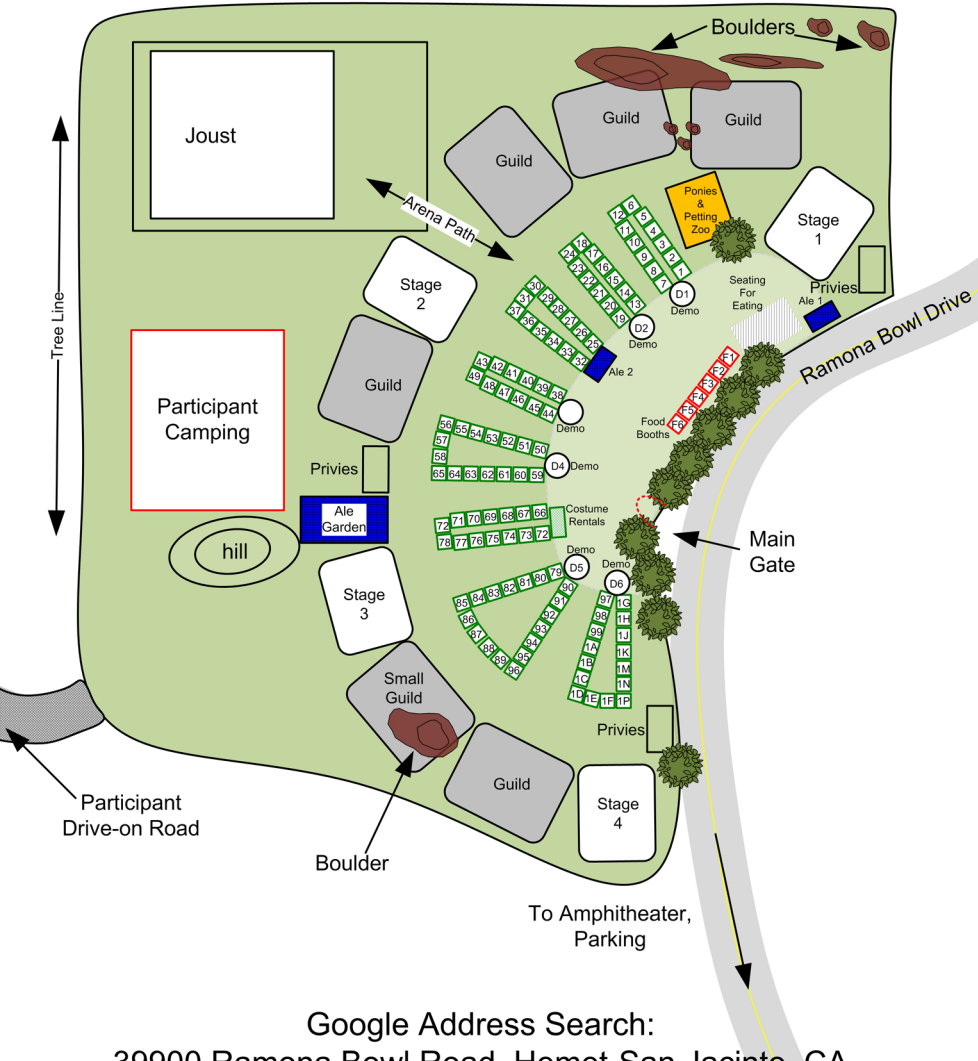

GPS:

N 33° 43' 27.2" W 116° 56' 53.7"

Google Address Search:

39900 Ramona Bowl Road, Hemet-San Jacinto, CA